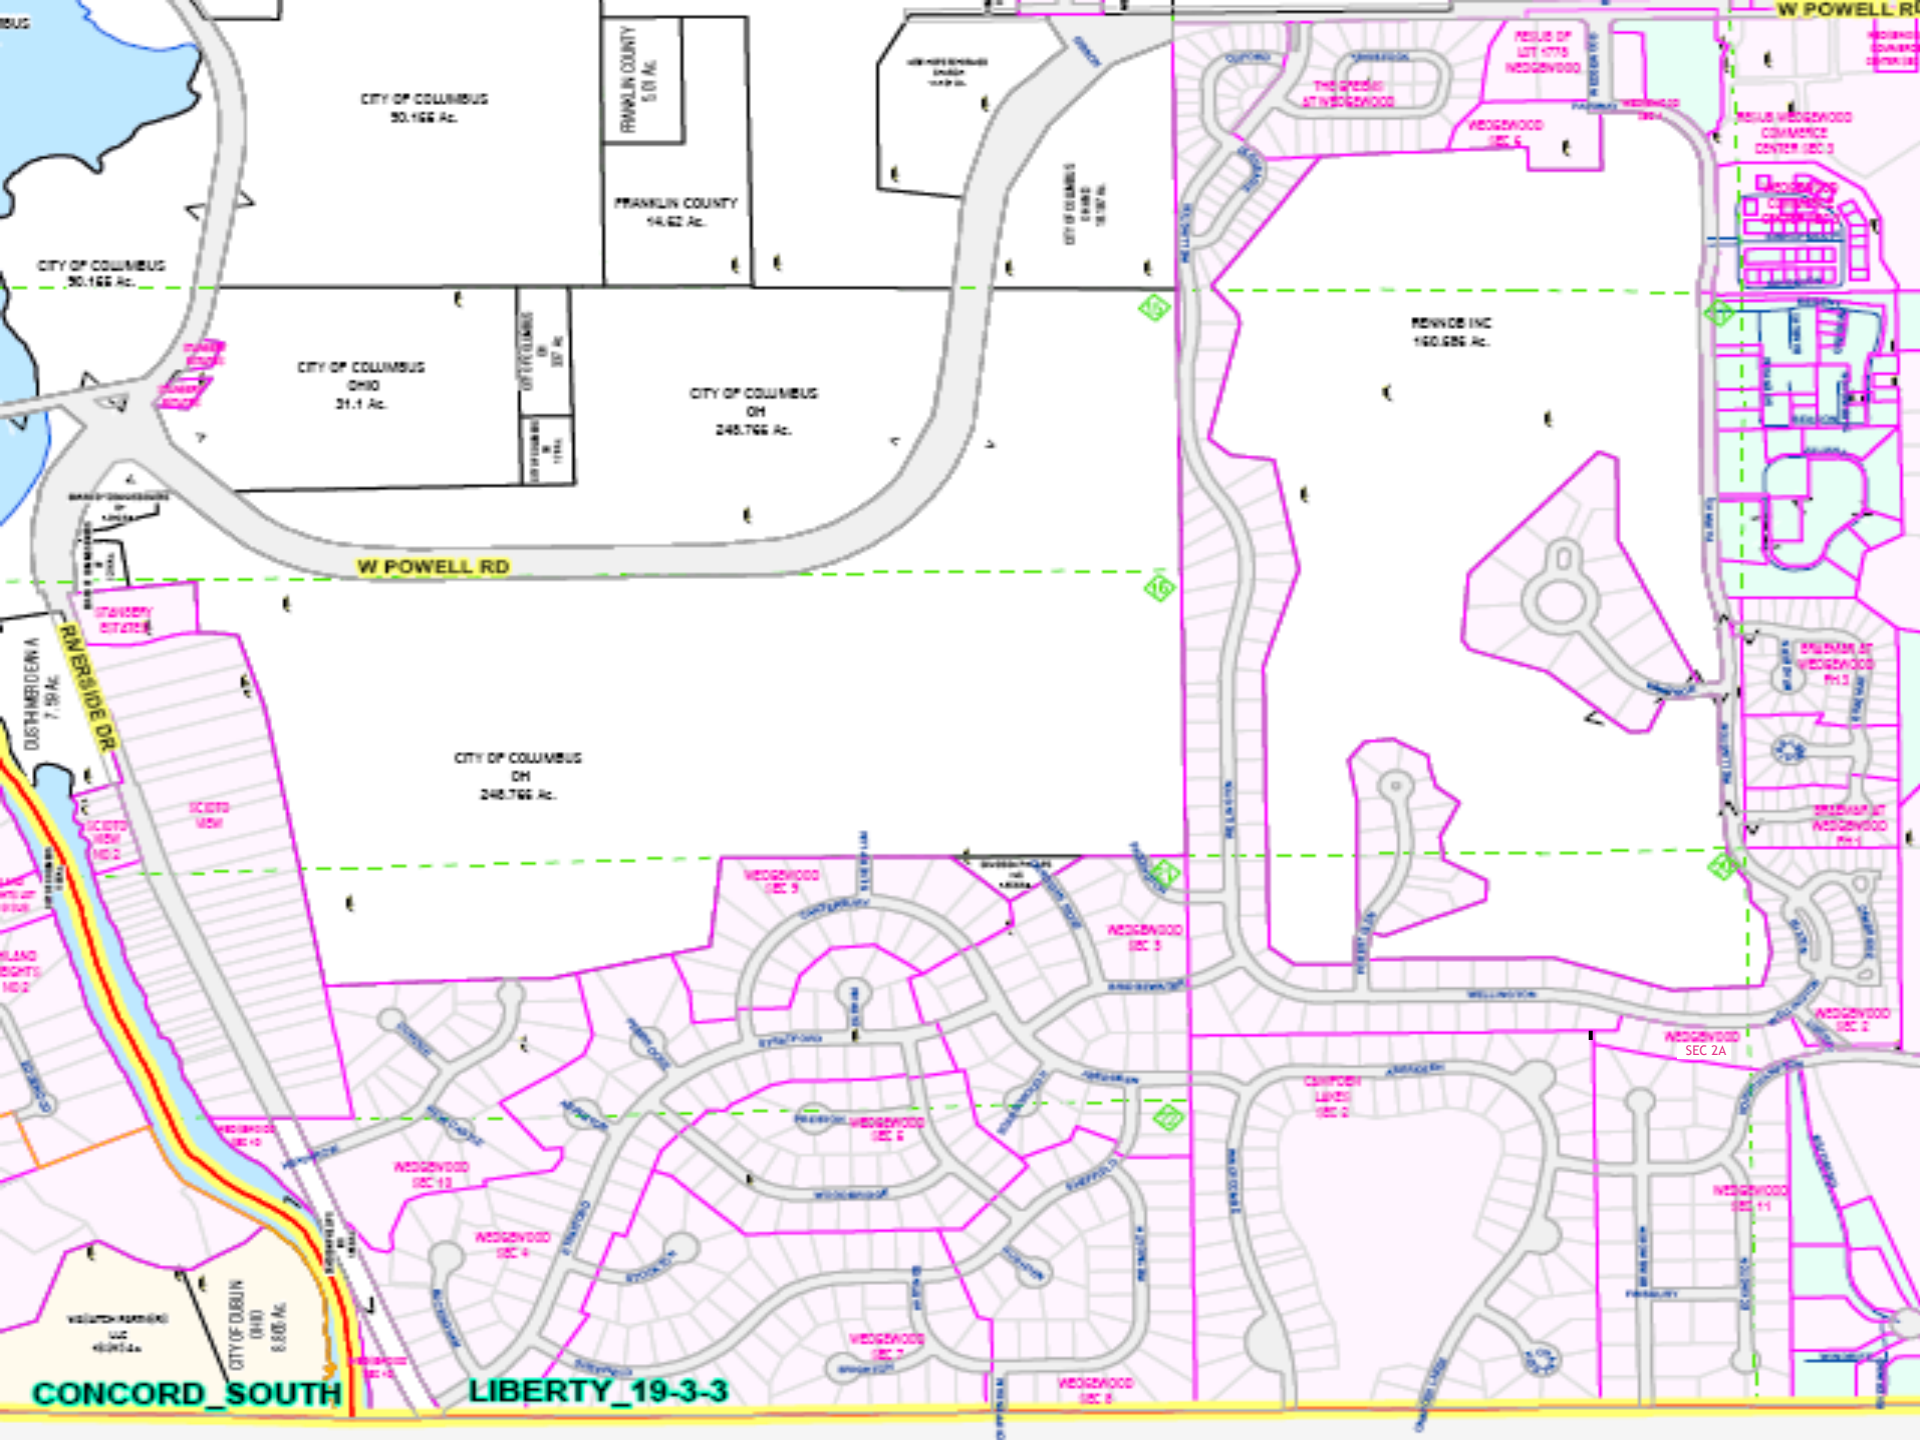

WHO ARE THE MEMBERS OF THE WEDGEWOOD HOMEOWNERS ASSOCIATION

The Wedgewood Homeowners Association is made up of parcel owners in Wedgewood Sections 2, 3, 4, 5, 7, 8, 9, 10, 2A.

WEDGEWOOD SECTION 11

Wedgewood Section 11, it is not a legal part of the Wedgewood Homeowners Association. Per the Declaration and Covenants filed in the Delaware County Recorders Office [yr 1990, book 527, page 752] and the eight supplements filed there after, define who is included in the Wedgewood Homeowners Association (see first sentence). The last supplement number 8, filed April 23, 2003, book 359, page 294, specifically allocated those parcels from Section 11 that faced Wellington Blvd to the Wedgewood Homeowners Association as section 2A. The balance were covered under the Wedgewood Section 11 & 12 Owners Association. There is a separate set of Declaration and Covenants filed in the Delaware County Recorders Office [year 2004, book 447, page 94] established specifically for Section 11. Also, per the filing of 6/15/2005 book 618, page 1835, which was filed in both Delaware and Franklin Counties (see attached file) states that Wedgewood Section 11 is to be part of the Wedgewood Section 11 & 12 Owners Association.

WEDGEWOOD SECTION 12

Wedgewood Section 12 is wholly contained within Franklin County and is platted as Wedgewood Glen. Parcel owners are members of the Wedgewood Section 11 & 12 Owners Association.

CITY OF COLUMBUS
30.166 Ac.

W POWELL RD

CITY OF COLUMBUS
OH
248.766 Ac.

DISTRICT OF RIVERSIDE DR
7.99 Ac.

WEDGWOOD SEC 10

WEDGWOOD SEC 10

WEDGWOOD SEC 10

WEDGWOOD SEC 10

WEDGWOOD SEC 10

CONCORD SOUTH

LIBERTY_19-3-3

CITY OF DUBLIN
(OH)
6.806 Ac.

WEDGWOOD SEC 3

WEDGWOOD SEC 3

WEDGWOOD SEC 13

WEDGWOOD SEC 4

WEDGWOOD SEC 4